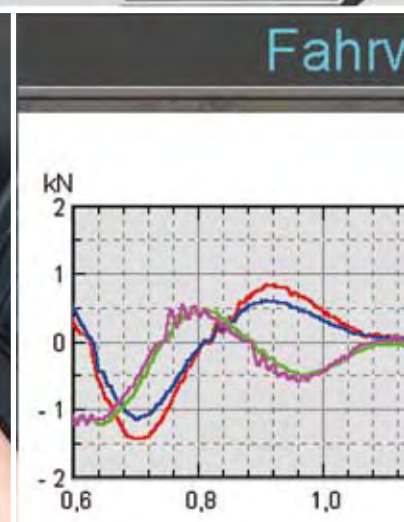

# Plate Brake Tester for Cars and Vans up to 4 t axle load

Model: MPP 2140 / MPP 2240

- ▶ Easy and instantaneous brake test
- ▶ Convenient use with large-surface test plates
- ▶ Bright LED digital display for measurement value display
- ▶ Digital measurement value recording and storage
- ▶ Network capabilities with optional PC connection
- ▶ Prepared for above-floor or foundation installation

Premium Workshop  
Equipment

**Description:**

2-Plate Brake Tester for vehicle inspection based on § 29 StVZO:

- Low set up height of ca. 44 mm, for above-floor or foundation installation
- Galvanized test plates with high-quality expanded metal surface
- Sturdy test plate mounting for heavy duty stress
- Interface connection RS 232 for PC
- Test stand control with single chip processor
- Electronic strain gauge measurement system with automatic self-monitoring
- Large, easy-to-read alpha-numeric LED digital displays
- Graphic display of the swing out transient behavior to evaluate the vehicle damping (PC needed)