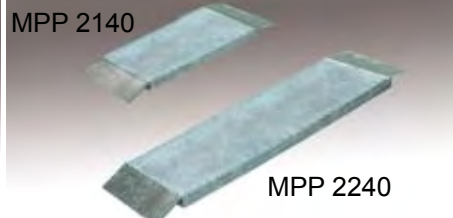

# Plate Brake Tester for Cars and Vans up to 4 t axle load

Model: MPP 2140 / MPP 2240

- ▶ Easy and instantaneous brake test
- ▶ Convenient use with large-surface test plates
- ▶ Bright LED digital display for measurement value display
- ▶ Digital measurement value recording and storage
- ▶ Network capabilities with optional PC connection
- ▶ Prepared for above-floor or foundation installation

Premium Workshop  
Equipment

**Description:**

2-Plate Brake Tester for vehicle inspection based on § 29 StVZO:

- Low set up height of ca. 44 mm, for above-floor or foundation installation
- Galvanized test plates with high-quality expanded metal surface
- Sturdy test plate mounting for heavy duty stress
- Interface connection RS 232 for PC
- Test stand control with single chip processor
- Electronic strain gauge measurement system with automatic self-monitoring
- Large, easy-to-read alpha-numeric LED digital displays
- Graphic display of the swing out transient behavior to evaluate the vehicle damping (PC needed)

Display of the measurement values with bright LED digital display

Tester distinction with variously sized test plates

Distinct display of all measurement values with PC-Software MPP-Basic

Graphic display of suspension diagnosis for evaluation of vehicle damping