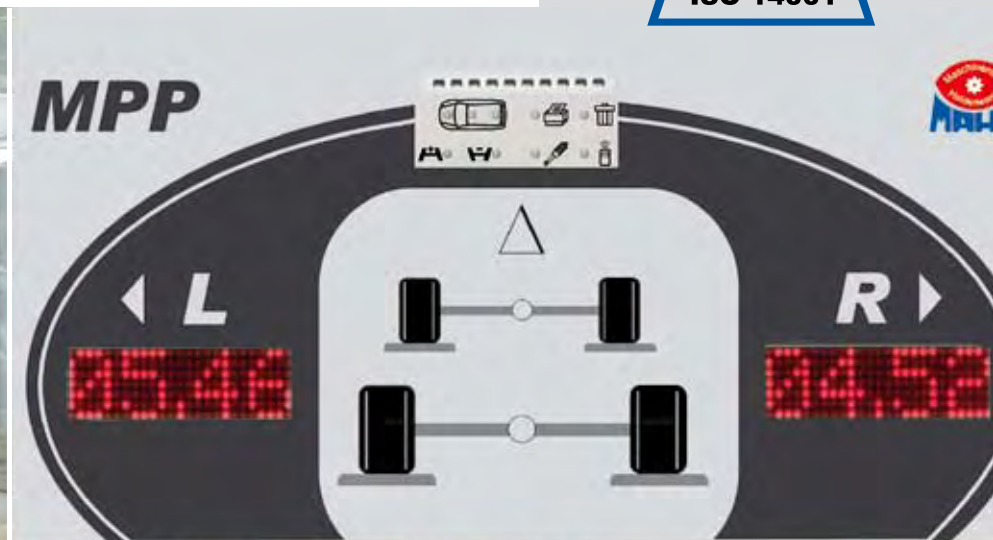

# Plate Brake Tester for Cars and Vans up to 4 t axle load

Model: MPP 2140 / MPP 2240

- ▶ Easy and instantaneous brake test
- ▶ Convenient use with large-surface test plates
- ▶ Bright LED digital display for measurement value display
- ▶ Digital measurement value recording and storage
- ▶ Network capabilities with optional PC connection
- ▶ Prepared for above-floor or foundation installation

Premium Workshop  
Equipment

**Description:**

2-Plate Brake Tester for vehicle inspection based on § 29 StVZO:

- Low set up height of ca. 44 mm, for above-floor or foundation installation
- Galvanized test plates with high-quality expanded metal surface
- Sturdy test plate mounting for heavy duty stress
- Interface connection RS 232 for PC
- Test stand control with single chip processor
- Electronic strain gauge measurement system with automatic self-monitoring
- Large, easy-to-read alpha-numeric LED digital displays
- Graphic display of the swing out transient behavior to evaluate the vehicle damping (PC needed)

**Standard Delivery:**

- LED digital display with integrated switch and electro-cabinet incl. adjustable wall bracket
- Differential display (LED bars with 3 color evaluation) incl. operator guidance with LED's and symbolic display
- 2 brake plates with drive on and off ramps (for above-floor installation)
- Pre-wiring 15 m with connection plug
- Cable channel between the plates (galvanized version)

Differential display

**Technical Data**

2 Plate Brake Tester	MPP 2140	MPP 2240
Permissible axle load (testable)	4 t	4 t
Dimensions test plates (L x W x H)	915 x 600 x 44 mm	1850 x 600 x 44 mm
Dimensions LED digital display (H x W x T)	350 x 800 x 80 mm	350 x 800 x 80 mm
Display range	0-12 kN	0-12 kN
Power supply	100 - 240 V, 50/60 Hz	100 - 240 V, 50/60 Hz
Fuse main switch	16 A slow	16 A slow
Corrosion protection	Hot-dip galvanized test plates	Hot-dip galvanized test plates