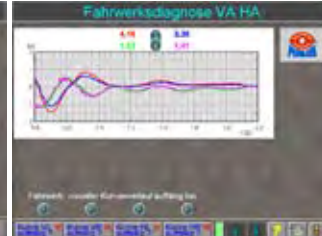

# Plate Brake Tester for Cars and Vans up to 4 t axle load

Model: MPP 2140 / MPP 2240

- ▶ Easy and instantaneous brake test
- ▶ Convenient use with large-surface test plates
- ▶ Bright LED digital display for measurement value display
- ▶ Digital measurement value recording and storage
- ▶ Network capabilities with optional PC connection
- ▶ Prepared for above-floor or foundation installation

Premium Workshop  
Equipment

**Description:**

2-Plate Brake Tester for vehicle inspection based on § 29 StVZO:

- Low set up height of ca. 44 mm, for above-floor or foundation installation
- Galvanized test plates with high-quality expanded metal surface
- Sturdy test plate mounting for heavy duty stress
- Interface connection RS 232 for PC
- Test stand control with single chip processor
- Electronic strain gauge measurement system with automatic self-monitoring
- Large, easy-to-read alpha-numeric LED digital displays
- Graphic display of the swing out transient behavior to evaluate the vehicle damping (PC needed)

Display of the measurement values with bright LED digital display

Tester distinction with variously sized test plates

Distinct display of all measurement values with PC-Software MPP-Basic

Graphic display of suspension diagnosis for evaluation of vehicle damping